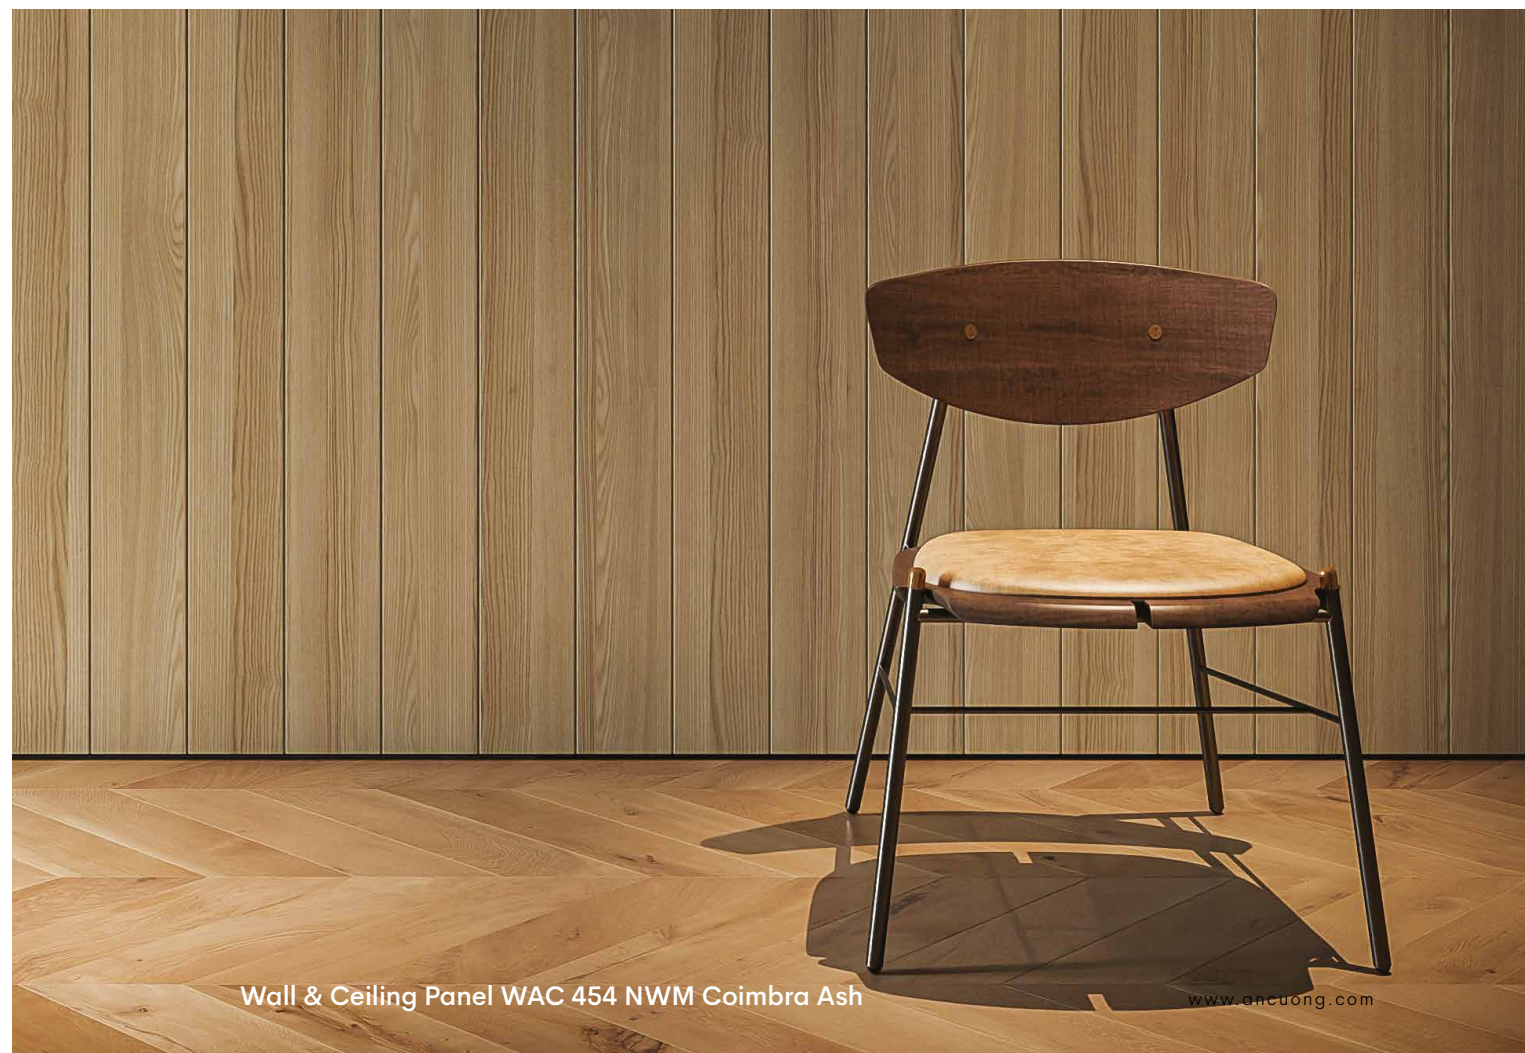

WAC 455 NWM
SLEEK OAK

WAC 454 NWM
COIMBRA ASH

Wall & Ceiling Panel WAC 454 NWM Coimbra Ash

Màu vân gỗ

WAC 476 NWM
CINNAMON
CHERRY

WAC 477 NWM
SLEEK OAK

WAC 481 NWM
RAMENA

WAC 611 NWM
GIORGIO OAK