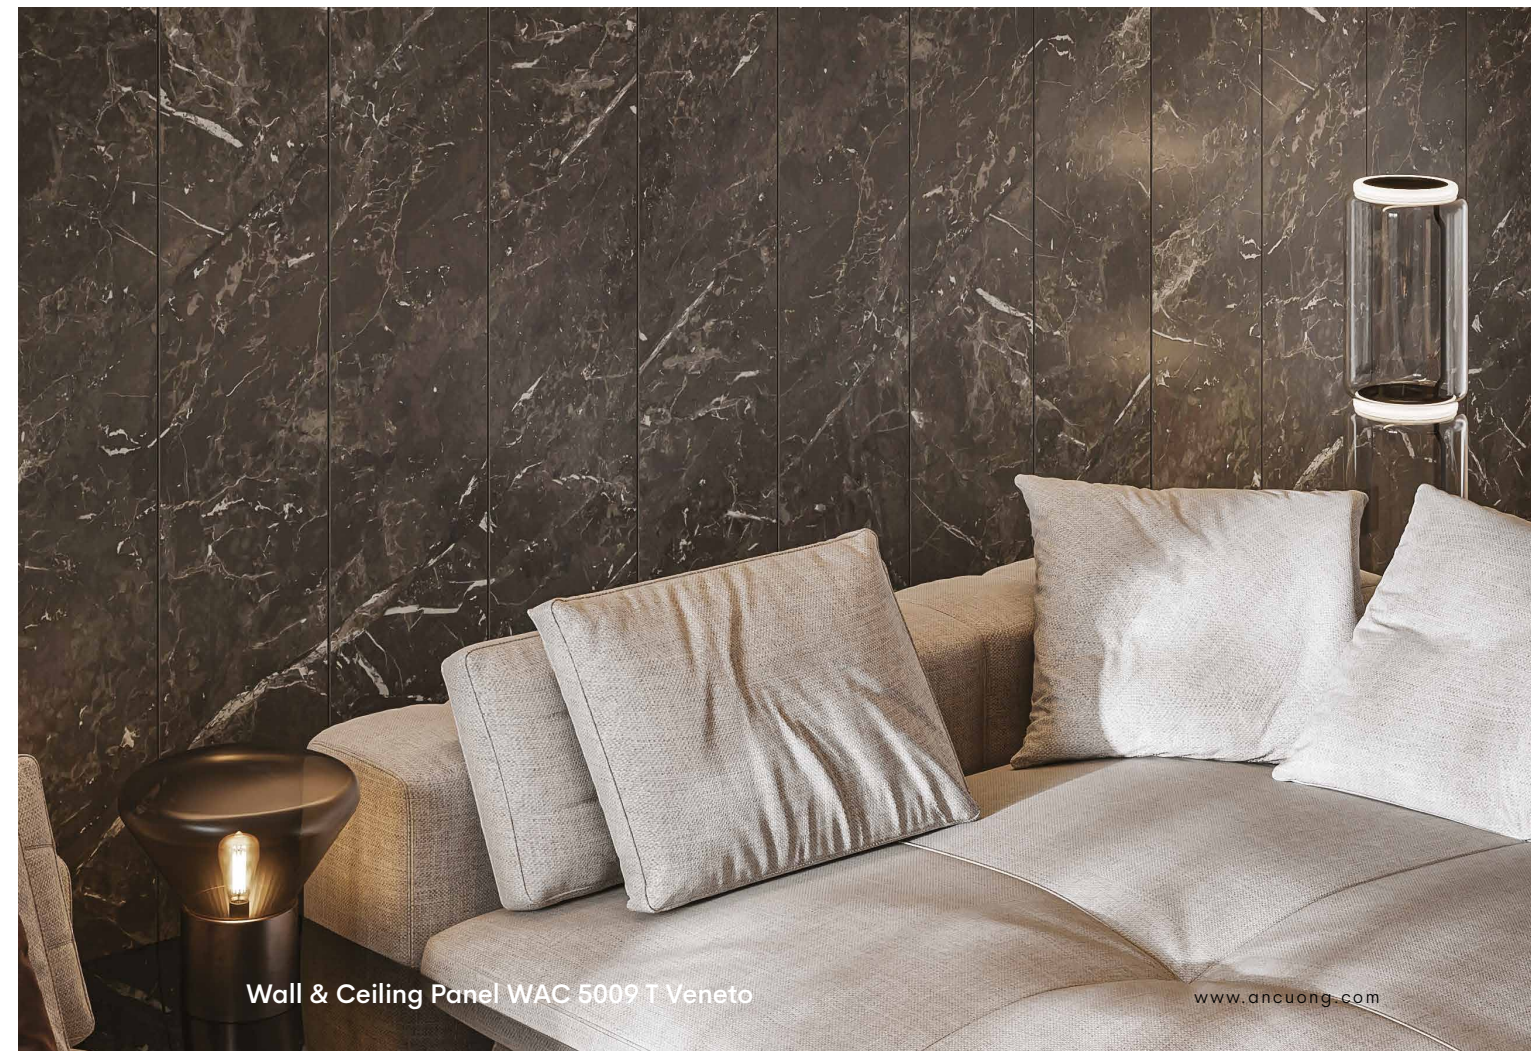

Wall & Ceiling Panel WAC 5009 T Veneto